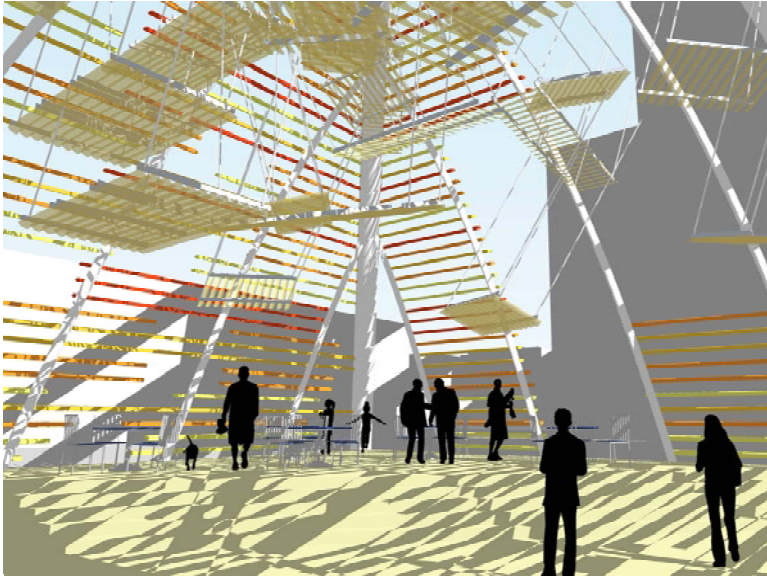

2008 IMAGINATION CUBE DESIGN COMPETITION
By Tim Garver, CSI – ICube Chairman

We have had requests to post images from the past 2008 Imagination Cube Design Competition. A shade pavilion design was the subject matter.

Here are those images...

Transit Hub Shade Pavilion

08
Imagination Cube
TRANSIT HUB SHADE PAVILION

2008 ICUBE SUBMITTAL #120

4 X 4

Foliage

Organic Design

Origami

Pavilion

Aperture

Cholla Sombra

Urban Shade Canopy