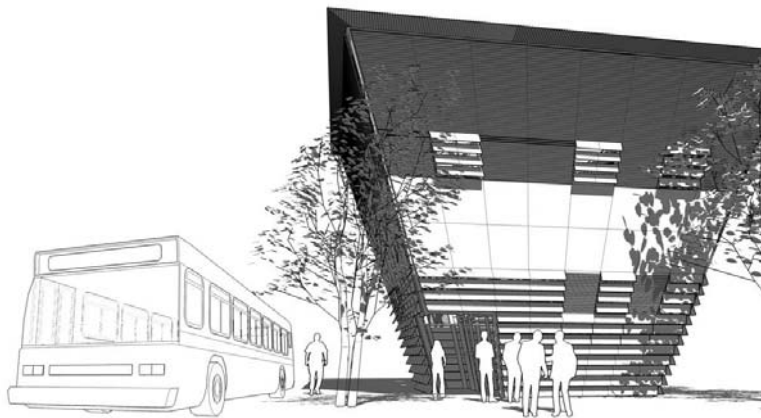

2008 IMAGINATION CUBE DESIGN COMPETITION
By Tim Garver, CSI – ICube Chairman

We have had requests to post images from the past 2008 Imagination Cube Design Competition. A shade pavilion design was the subject matter.

Here are those images...

Transit Hub Shade Pavilion

08
Imagination Cube
TRANSIT HUB SHADE PAVILION

2008 ICUBE SUBMITTAL #120

4 X 4

Foliage

Organic Design

Origami

Pavilion

Aperture

Cholla Sombra

Urban Shade Canopy